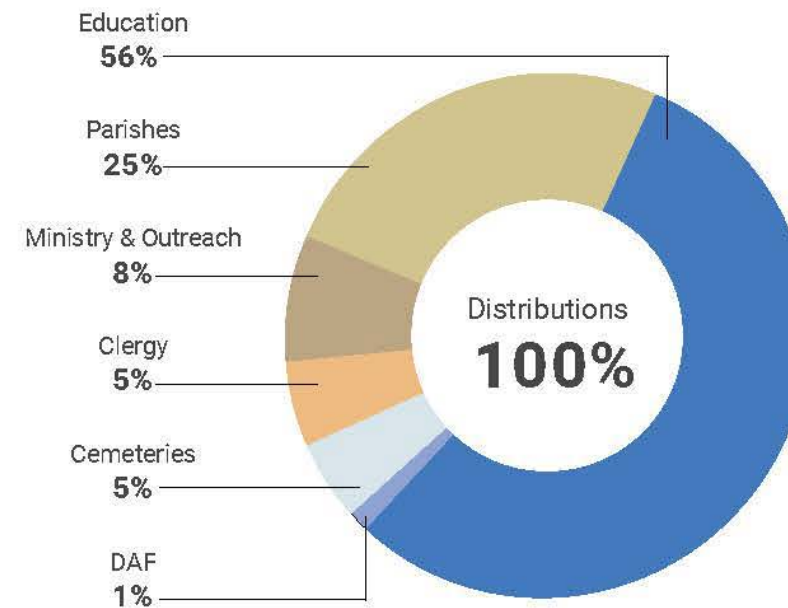

Education: Capital Projects, Maintenance and Upkeep, Tuition Assistance, Professional Development for Staff

Parishes: Capital Projects, Emergency Repairs, Youth and Young Adult Ministry, Parish Outreach to the Poor

Ministry & Outreach: Charitable Outreach Agencies, International Missions, Respect Life, Retired Religious

Clergy: Seminarian and Deaconate Formation, Advanced Studies, Retired Priests Care

Cemeteries: Expansion, Maintenance and Upkeep, Beautification
DAF: Donor-Advised Funds

For a complete list of endowment funds held in the Foundation, scan the QR Code left or go to ccfmd.org/funds/list-of-funds/

To learn more, visit <https://ccfmd.org>
(410)547-5461 • catholiccommunityfoundation@archbalt.org